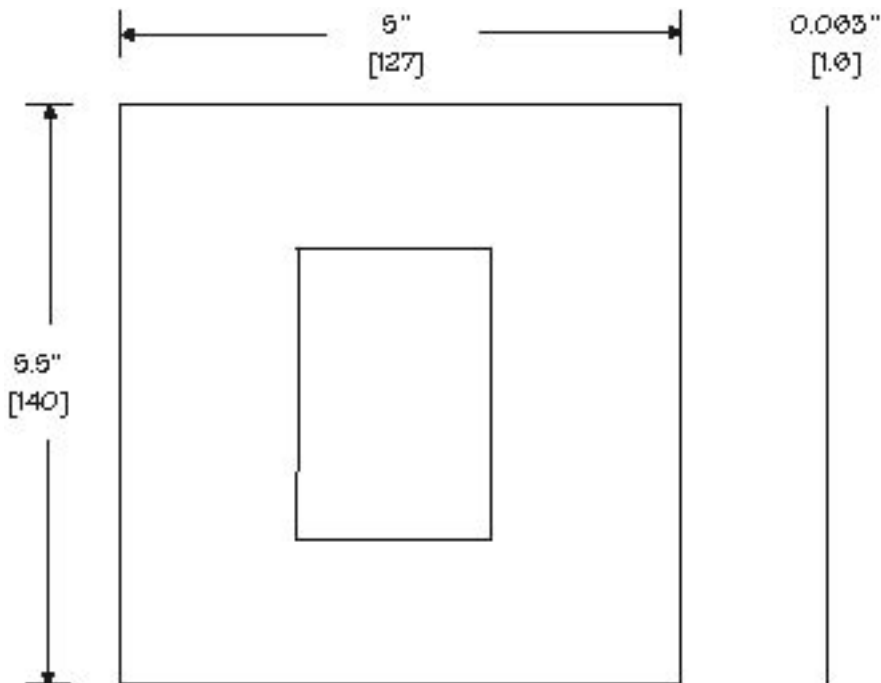

MODEL NUMBERS:

- O-TRIM-M500SS