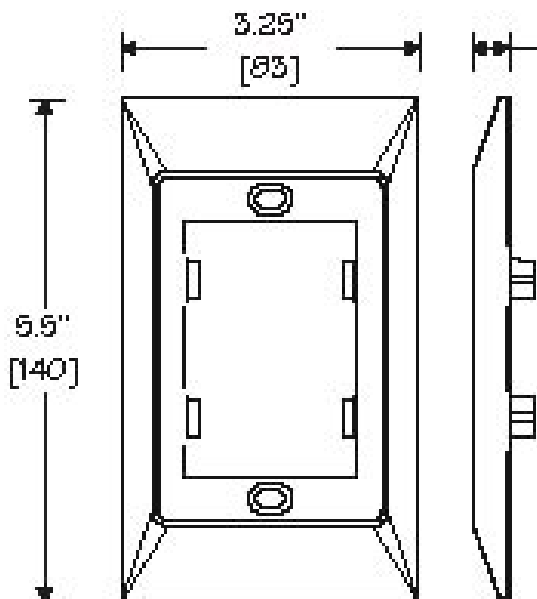

DIMENSIONS