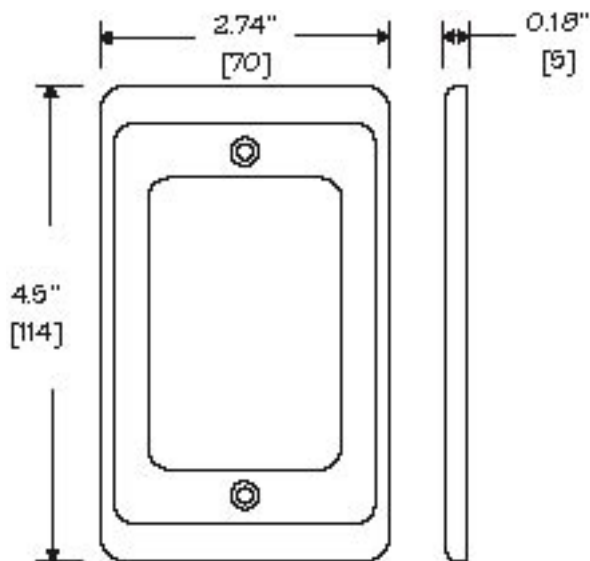

SPECIFICATIONS:

3-1/4" Console Trim Plate

3-1/4" plate is made from zinc metal.
Available in Gray paint or chrome plated.

MODEL NUMBERS:

- O-TRIM-M325G Gray Painted**
- O-TRIM-M325C Chrome Finish**

SPECIFICATIONS:

SPECIFICATIONS:

Stainless Steel Filler Frame

The plate is made from stainless steel and is used when you have double stacked drywall upto 1 1/4" thick so that the frame is flush to the drywall.

MODEL NUMBERS:

- O-TRIM-M500SS**

PROJECT:

DIMENSIONS

MODEL NUMBERS:

MODEL NUMBERS:

- O-TRIM-M325G Gray Painted
- O-TRIM-M325C Chrome Finish

- O-TRIM-P275G Gray
- O-TRIM-P275B Black
- O-TRIM-P275W White

MODEL NUMBERS: