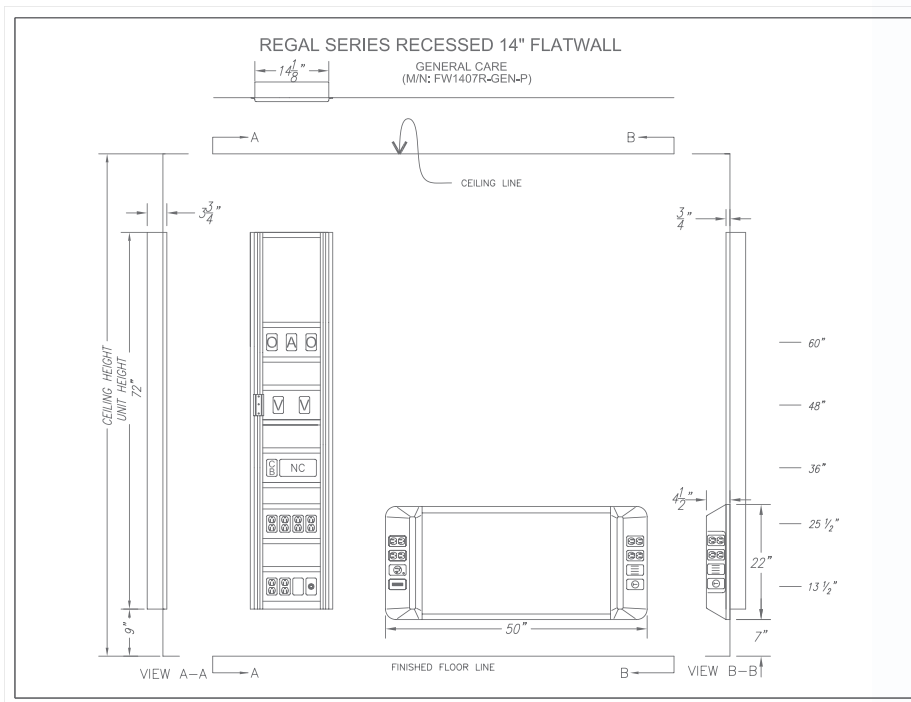

typical drawing

Please visit www.amico.com for all technical specifications, installation instructions, detailed AutoCAD drawings and more.

represented by: