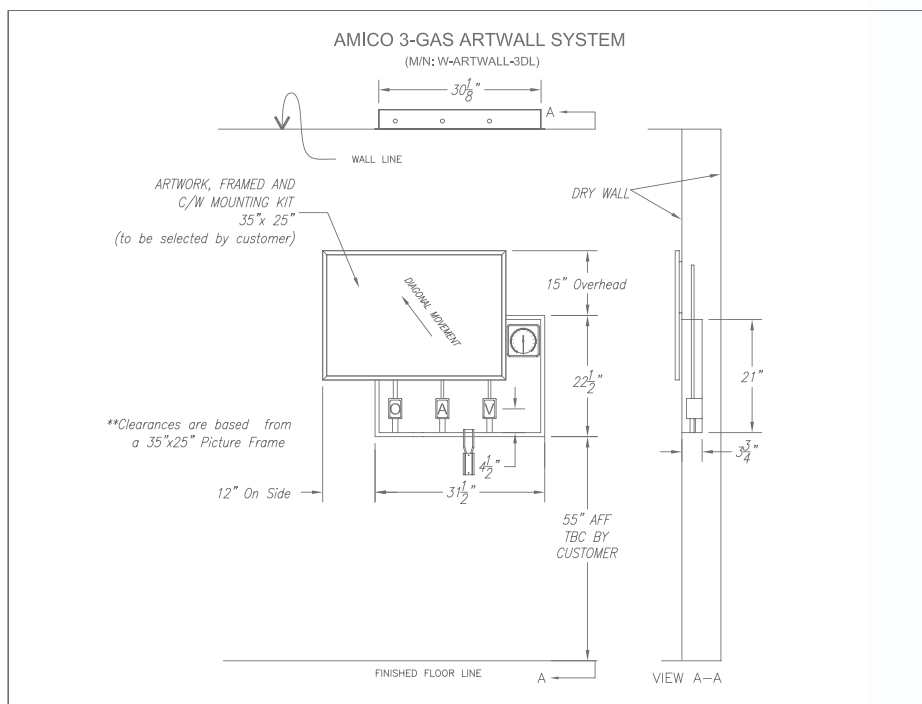

typical drawing

Please visit www.amico.com for all technical specifications, installation instructions, detailed AutoCAD drawings and more.

represented by: