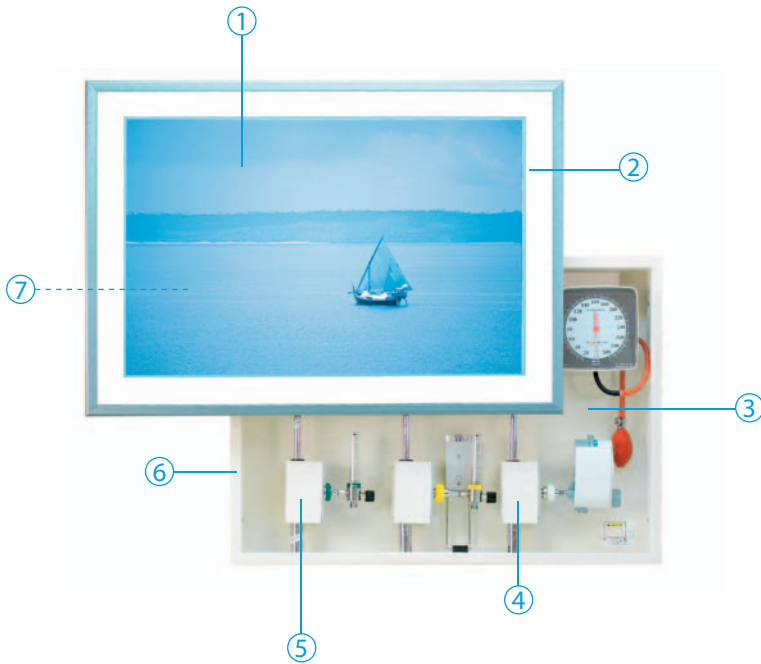

reflection series

artwall

product benefits

- conceals medical gas outlets and equipment for a non-clinical appearance
- over 500 prints and frames offered to coordinate and enhance room décor
- swiveling outlets allow for frame to close while in use
- diagonal or horizontal movement to accommodate your room design

applications

LDR-Post-Partum
Patient Rooms
Short Stay
Hospice
Oncology

product features

- ① a wide selection of art prints and frames available
- ② smooth movement in horizontal or diagonal, left hand or right hand direction
- ③ customizable back box depth
- ④ Amico's swiveling outlet allows for easy access during standard maintenance
- ⑤ available 2,3,4 or 5 gas configurations
- ⑥ rough-in assembly is easily installed in the stud work of the wall
- ⑦ the diagonal movement ArtWall includes a safety piston to prevent accidental closure on fingers